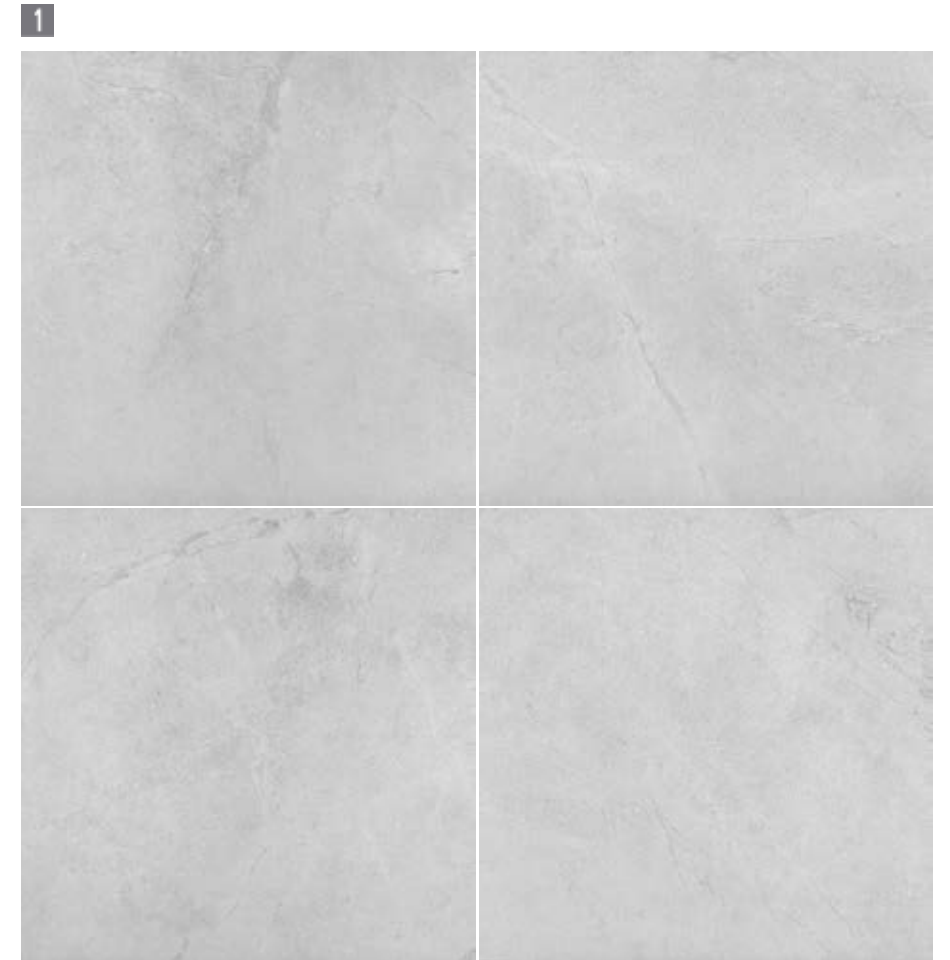

RODAPIÉ 8X60 cm.
 Skirting - Plinthe

1 TECHSTONE GREY RECT. 60X60 cm.

2 TECHSTONE GREY RECT. 30X60 cm.

3 TECHSTONE BONE RECT. 60X60 cm.

4 TECHSTONE BONE RECT. 30X60 cm.

Grupo Bla

60X60 Rect. - 30X60 Rect.
23,6"X23,6" - 11,8"X23,6"