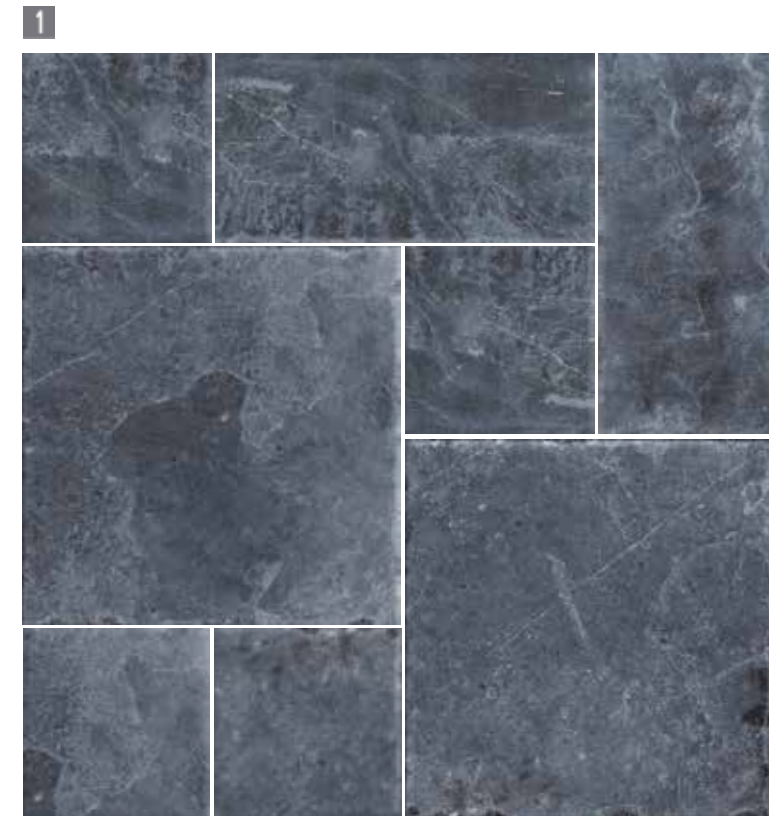

Baltimore

PORCELÁNICO
PORCELAIN / GRÈS CÉRAMÉ

BALTIMORE MODULAR

* Modular: 50X50 - 25X50 - 25X25
19,7"X19,7" - 9,8"X19,7" - 9,8"X9,8"

Distintas gráficas empaquetadas de forma aleatoria
Different graphics randomly packaged
Différents motifs conditionnés de manière aléatoire

FORMATO size format	PIEZAS/CAJA pieces/box pièces/boîte	M²/CAJA m²/box m²/boîte	KG/CAJA kg/box kg/boîte	CAJA/PALET boxes/pallet boîtes/palette	M²/PALET m²/pallet m²/palette	KG/PALET kg/pallet kg/palette
Modular 50	8	1,00	21,60	34	34,00	744
50 X 50	5	1,25	26,58	27	33,75	730

RODAPIÉ 7X50 cm.
Skirting - Plinthe

1 BALTIMORE MODULAR - 1 m²

2 MALLA BALTIMORE 30X30 cm.

3 BALTIMORE 50X50 cm.

4 ALBANY LIGHT RECT. 23X120 cm.

5 LAREDO 20X20 cm.

6 ÉPOQUE BLANC 7,5X30 cm.