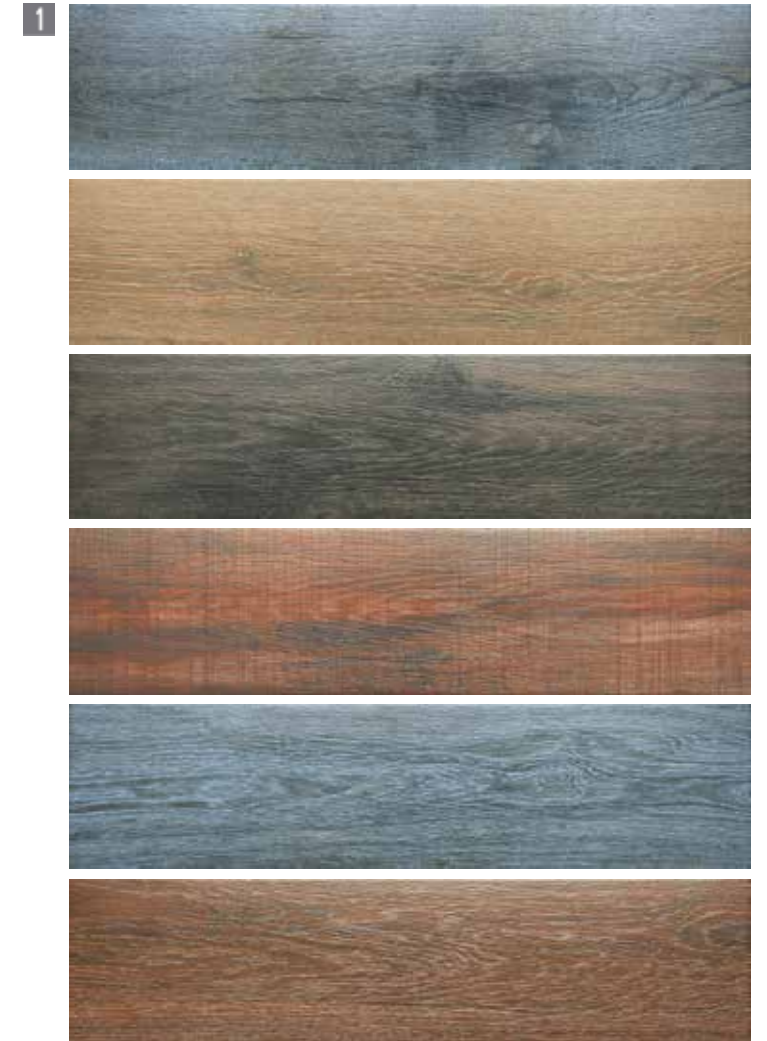

1 WOOD ROBURO RECT. 20X120 cm.

2 WOOD BROWN RECT. 20X120 cm.

3 WOOD ROBURO RECT. 10X60 cm.

4 ROBURO BROWN RECT. 10X60 cm.

Grupo Bia

22X90 - HEX 22x25 - MALLA
8,7"X35" - HEX 8,7"X9,8" - Mosaic

Augusta
PORCELÁNICO
PORCELAIN / GRÈS CÉRAMÉ