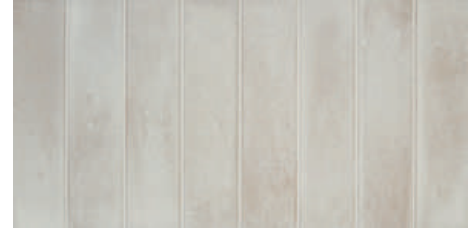

WEBSITE

PURSUE

RED BODY WALL TILE

PEARL

GREIGE

GREY

GREY DARK

BLUE