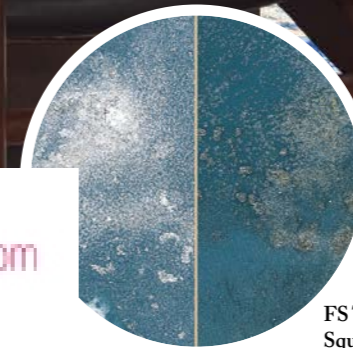

FS Tradition

White body wall tile

 **La Casa de los Azulejos** .com

FS Tradition
Square Blue

FS Heritage
Square

FS Tradition

White body wall tile

 **La Casa de los Azulejos** .com

square white

FS Tradition
Square White

FS Tradition

White body wall tile

FS TRADITION BRICK White

FS TRADITION SQUARE White

FS TRADITION BRICK Silver

FS TRADITION SQUARE Silver

FS TRADITION SQUARE

30 patterns

20 * 40 * 1,03 cm | 8 * 16"

NO RECTIFIED	LAYER TECH
	BN18
BLUE	30899
GREEN	31132
SILVER	30962
WHITE	30896

CARACTERÍSTICAS TÉCNICAS | TECHNICAL CHARACTERISTICS

joint	wall tiles	mat/gloss	diferent shades	shade variation	various graphics

FS Tradition

White body wall tile