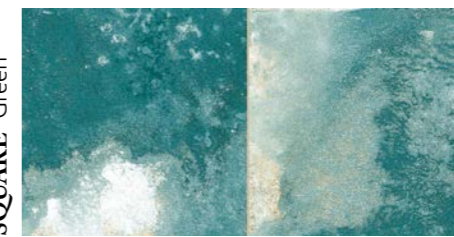

FS Tradition

White body wall tile

 **La Casa de los Azulejos** .com

FS Tradition
Square Blue

FS Heritage
Square

FS Tradition

White body wall tile

 **La Casa de los Azulejos** .com

square white

FS Tradition
Square White

FS Tradition

White body wall tile

FS TRADITION BRICK White

FS TRADITION SQUARE White

FS TRADITION BRICK Silver

FS TRADITION SQUARE Silver

FS TRADITION BRICK Green

FS TRADITION SQUARE Green

FS TRADITION BRICK Blue

FS TRADITION SQUARE Blue

FS TRADITION BRICK

30 patterns

20 * 40 * 1,03 cm | 8 * 16"

NO RECTIFIED	LAYER TECH
	BN18
BLUE	30898
GREEN	31131
SILVER	30897
WHITE	30961