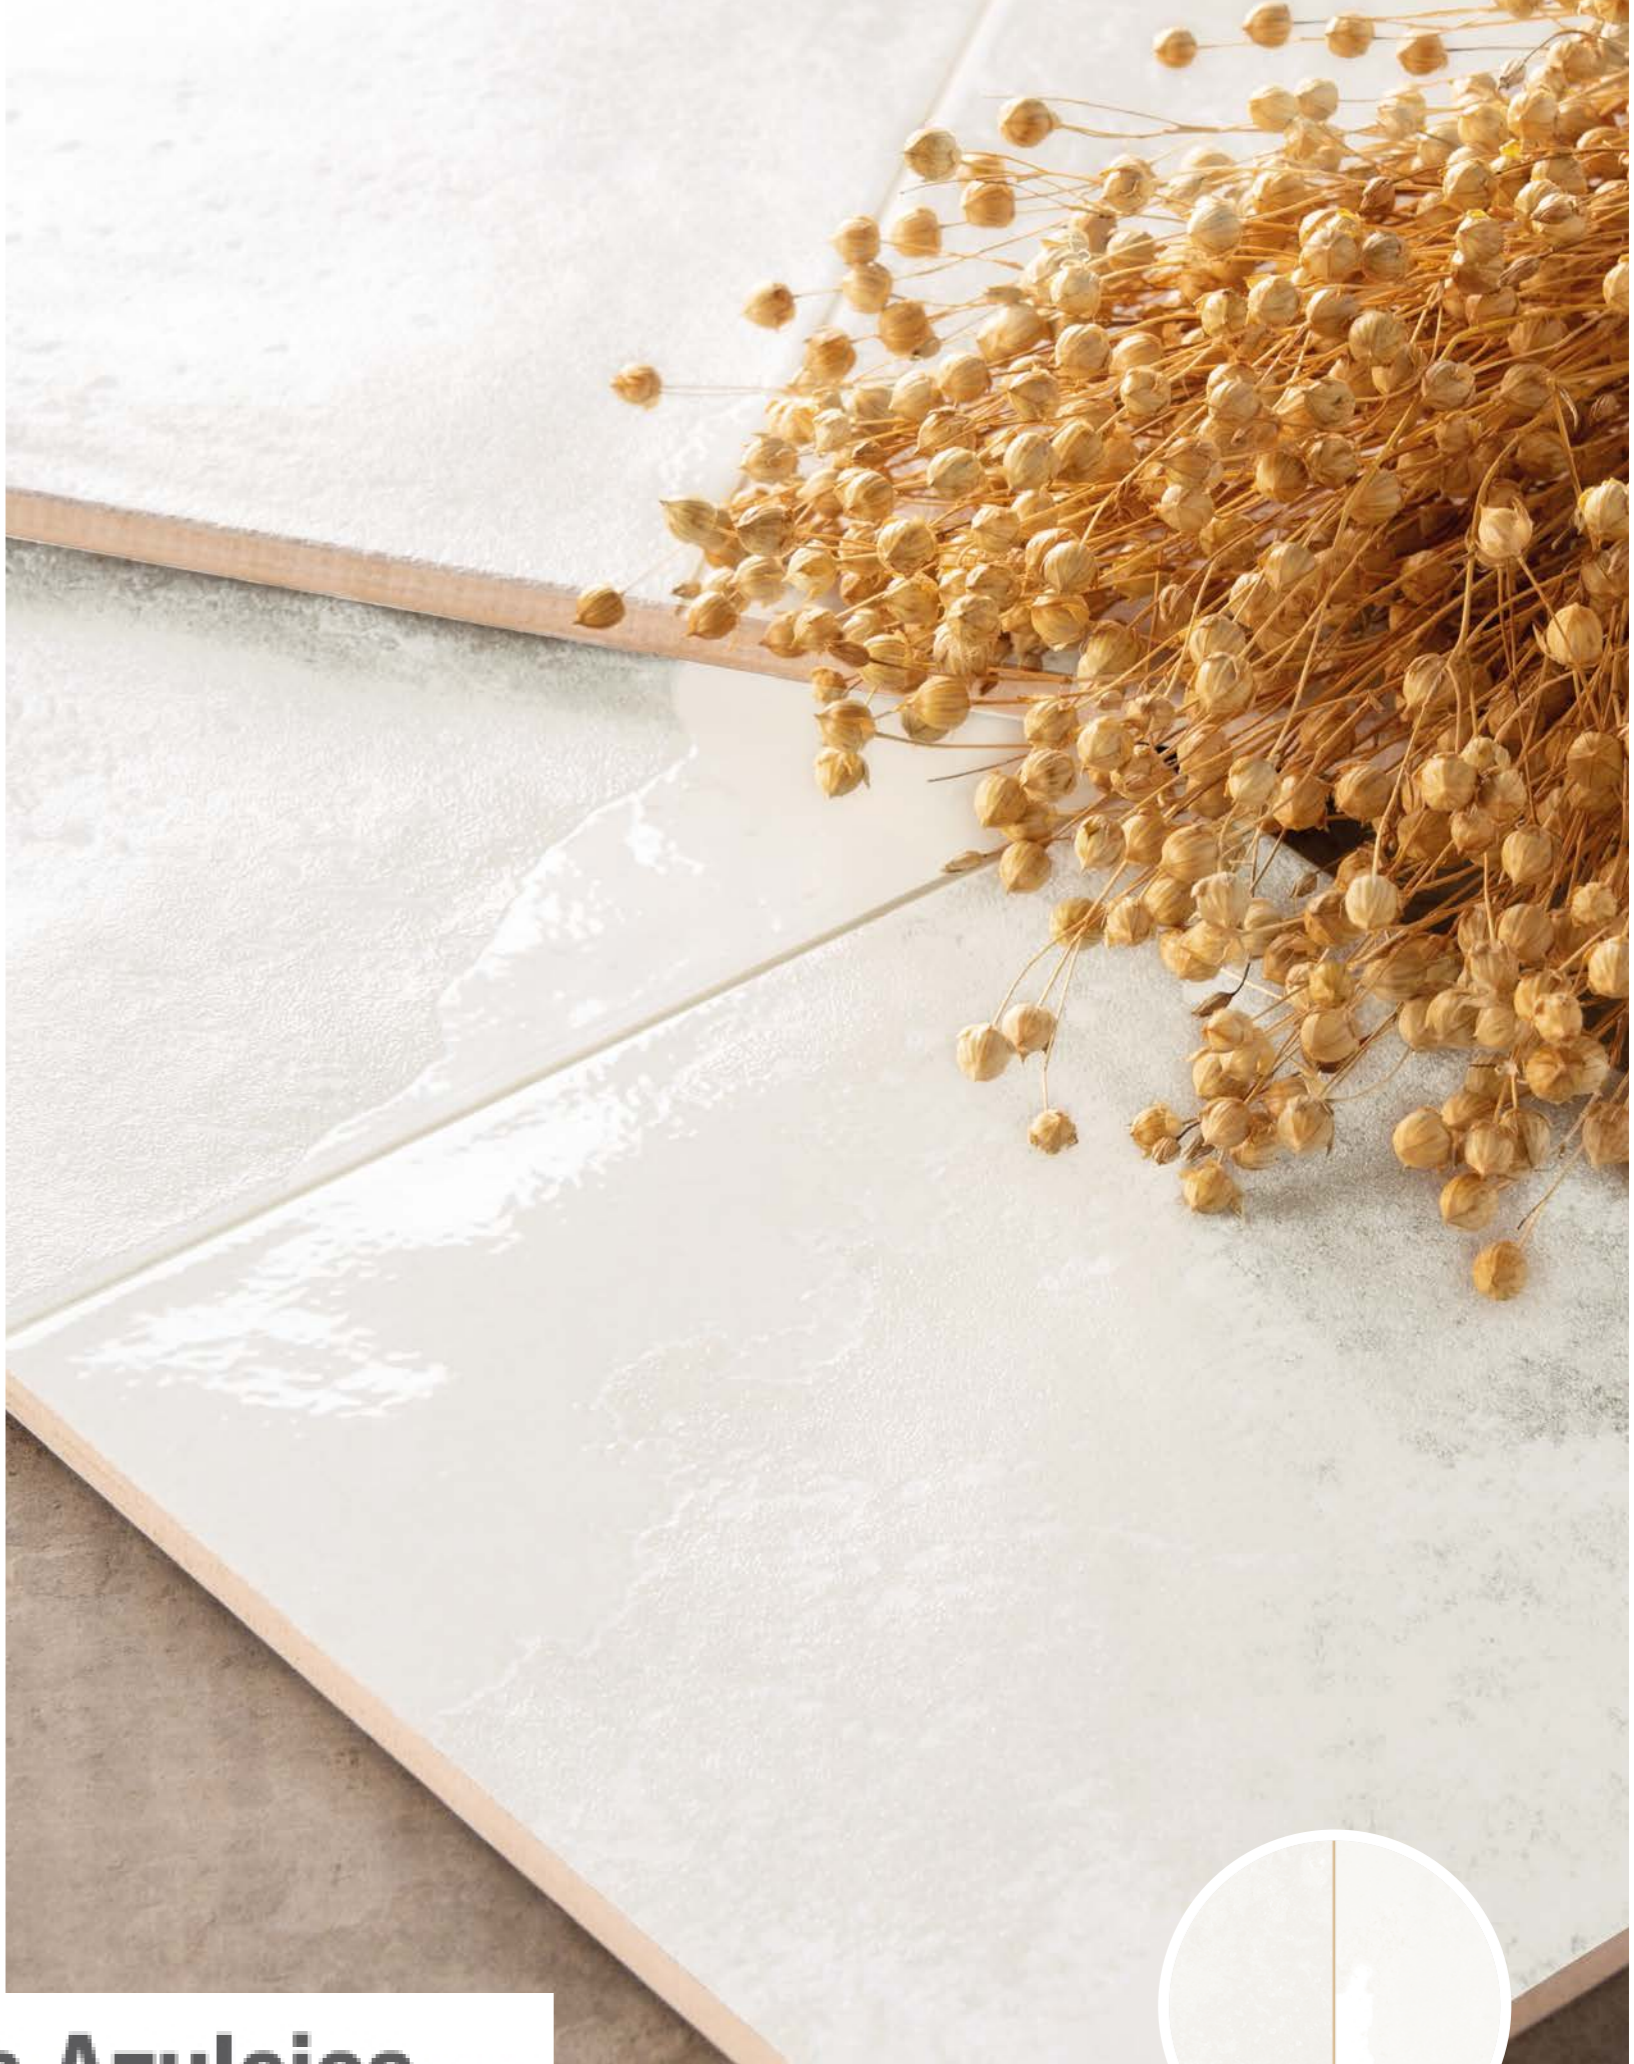

FS Tradition

White body wall tile

 **La Casa de los Azulejos** .com

FS Tradition
Square Blue

FS Heritage
Square

FS Tradition

White body wall tile

 **La Casa de los Azulejos** .com

square white

FS Tradition
Square White

FS Tradition

White body wall tile

FS TRADITION BRICK White

FS TRADITION SQUARE White

FS TRADITION BRICK Silver

FS TRADITION SQUARE Silver

FS TRADITION SQUARE

30 patterns

20 * 40 * 1,03 cm | 8 * 16"

NO RECTIFIED	LAYER TECH
	BN18
BLUE	30899
GREEN	31132
SILVER	30962
WHITE	30896

CARACTERÍSTICAS TÉCNICAS | TECHNICAL CHARACTERISTICS

joint	wall tiles	mat/gloss	diferent shades	shade variation	various graphics

FS Tradition

White body wall tile