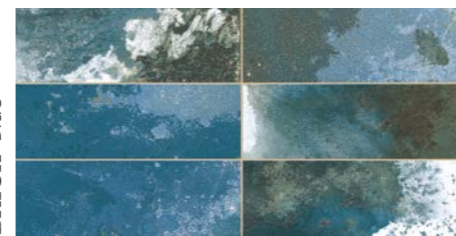

square white

FS Tradition
Square White

FS Tradition

White body wall tile

FS TRADITION BRICK White

FS TRADITION SQUARE White

FS TRADITION BRICK Silver

FS TRADITION SQUARE Silver

FS TRADITION BRICK Green

FS TRADITION SQUARE Green

FS TRADITION BRICK Blue

FS TRADITION SQUARE Blue

FS TRADITION BRICK

30 patterns

20 * 40 * 1,03 cm | 8 * 16"

NO RECTIFIED	LAYER TECH
	BN18
BLUE	30898
GREEN	31131
SILVER	30897
WHITE	30961

FS TRADITION SQUARE

30 patterns

20 * 40 * 1,03 cm | 8 * 16"

NO RECTIFIED	LAYER TECH
	BN18
BLUE	30899
GREEN	31132
SILVER	30962
WHITE	30896

CARACTERÍSTICAS TÉCNICAS | TECHNICAL CHARACTERISTICS

joint	wall tiles	mat/gloss	diferent shades	shade variation	various graphics