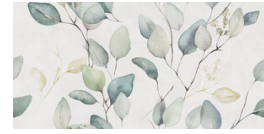

**IVORY MATE 25x50 XS PB**  
G.114 | MATE | Pasta Blanca

**TERRA MATE 25x50 XS PB**  
G.114 | MATE | Pasta Blanca

**SELLENT WHITE MATE 25x50 XS PB**  
G.115 | MATE | Pasta Blanca

**SELLENT IVORY MATE 25x50 XS PB**  
G.115 | MATE | Pasta Blanca