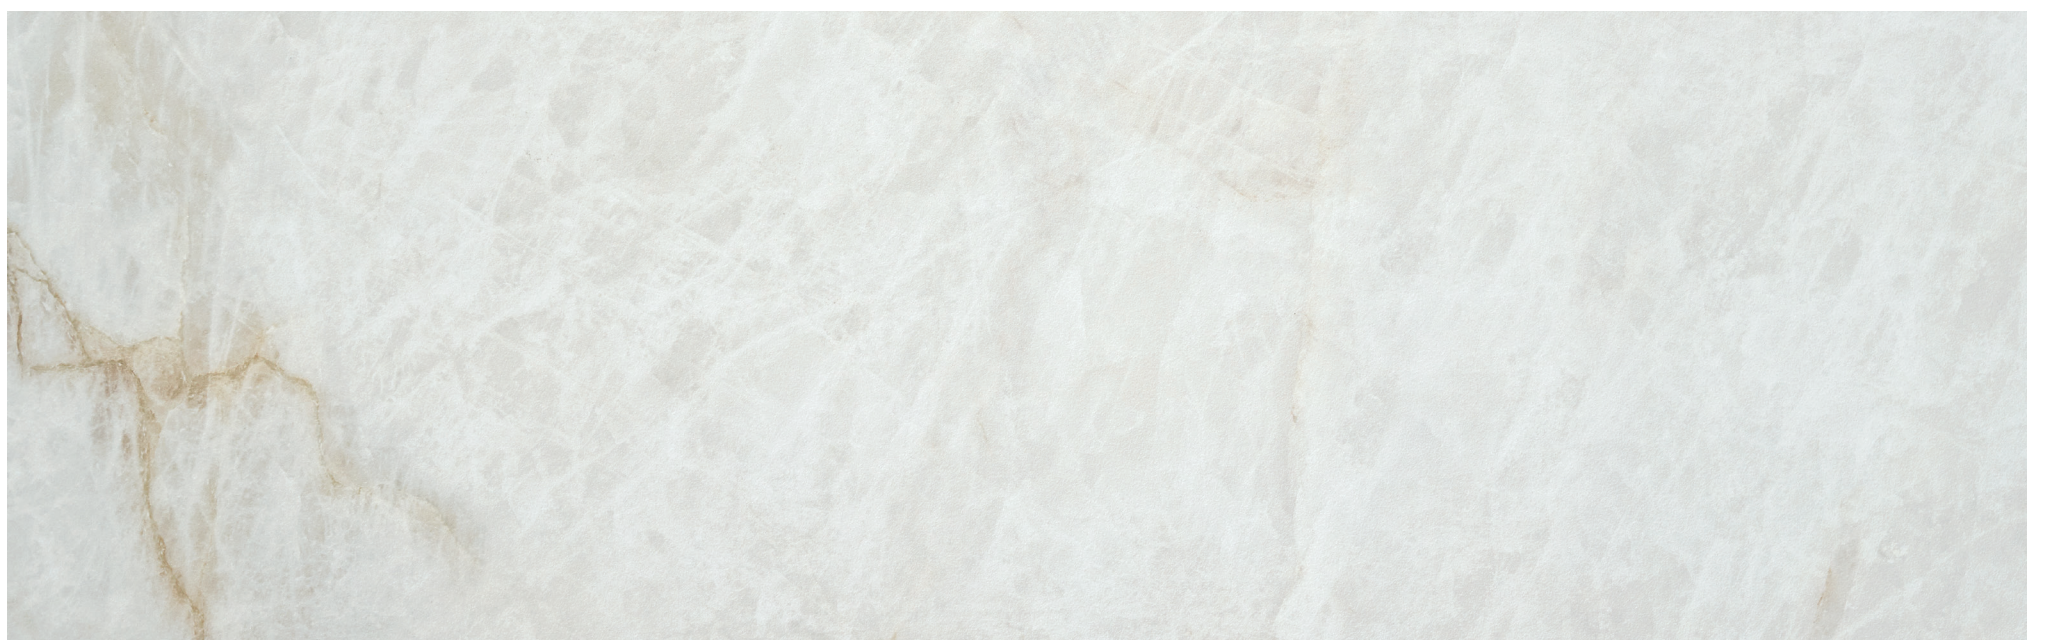

WHITE 100X100 CM RC

MARBLE

# GEMSTONE

PORCELAIN TILE

- MATT FINISH
- V3 SHADE VARIATION

PORCELAIN TILE

## WHITE

- 100X100 CM RC - VPR802
- 60X120 CM RC - VPR402

WHITE 100X100 CM RC