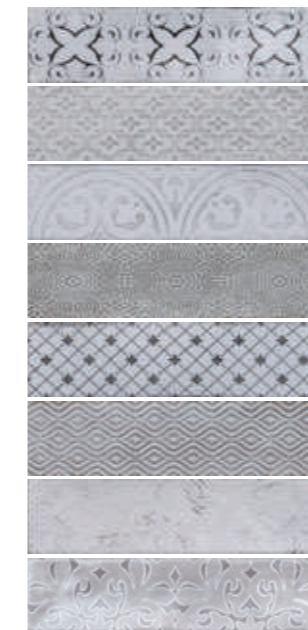

Decor Atlas Grey
7,5x30 · 3x12"
* 8 different decorations