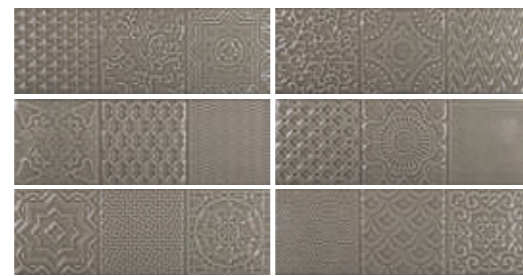

Decor Luna Blanco 10x30 (Sold by the piece)

Esencia Relieve Crema Brillo 10x30

Decor Luna Crema 10x30 (Sold by the piece)

Esencia Relieve Blue Brillo 10x30

Decor Luna Blue 10x30 (Sold by the piece)

Esencia Relieve Gris Brillo 10x30