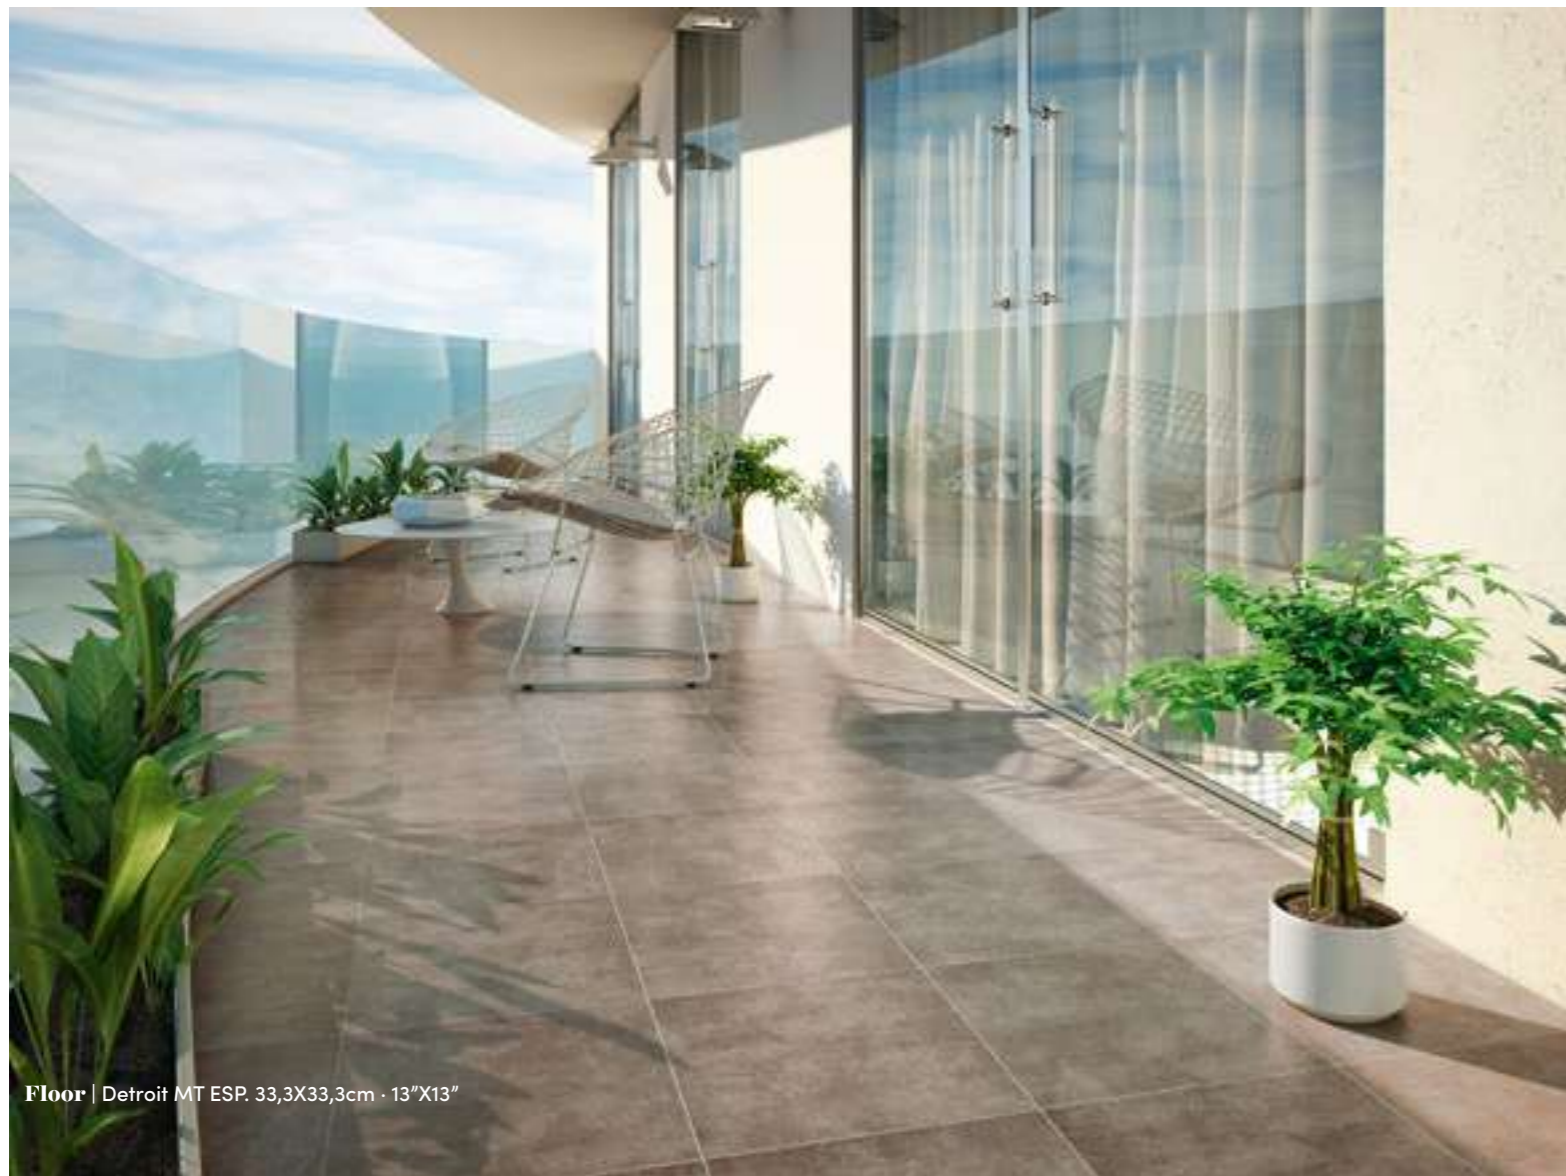

DETROIT

GRES FLOOR TILES

WEBSITE

TECHNICAL INFORMATION	
SHADE VARIATION:	V3
SLIP RESISTANCE:	
ANTI-SLIP	C3 / R11C
RELIEF:	NO
GRAPHIC DEVELOPMENT:	
1 CANVAS	62X72 24"X28"

Floor | Detroit MT ESP. 33,3X33,3cm · 13"X13"

GRES FLOOR TILE MATT
12mm · 0.47" THICKNESS ANTI-SLIP

COLOR	33,3X33,3CM · 13"X13" ESP
ARENA	BA4EA
GRIS	BA4EA
MOKA	BA4EA

DURANGO

GRES FLOOR TILES

WEBSITE

TECHNICAL INFORMATION	
SHADE VARIATION:	V3
SLIP RESISTANCE:	
ANTI-SLIP	C3 / R11C
RELIEF:	YES
GRAPHIC DEVELOPMENT:	
33,3X33,3 13"X13" ESP.	7 FACES