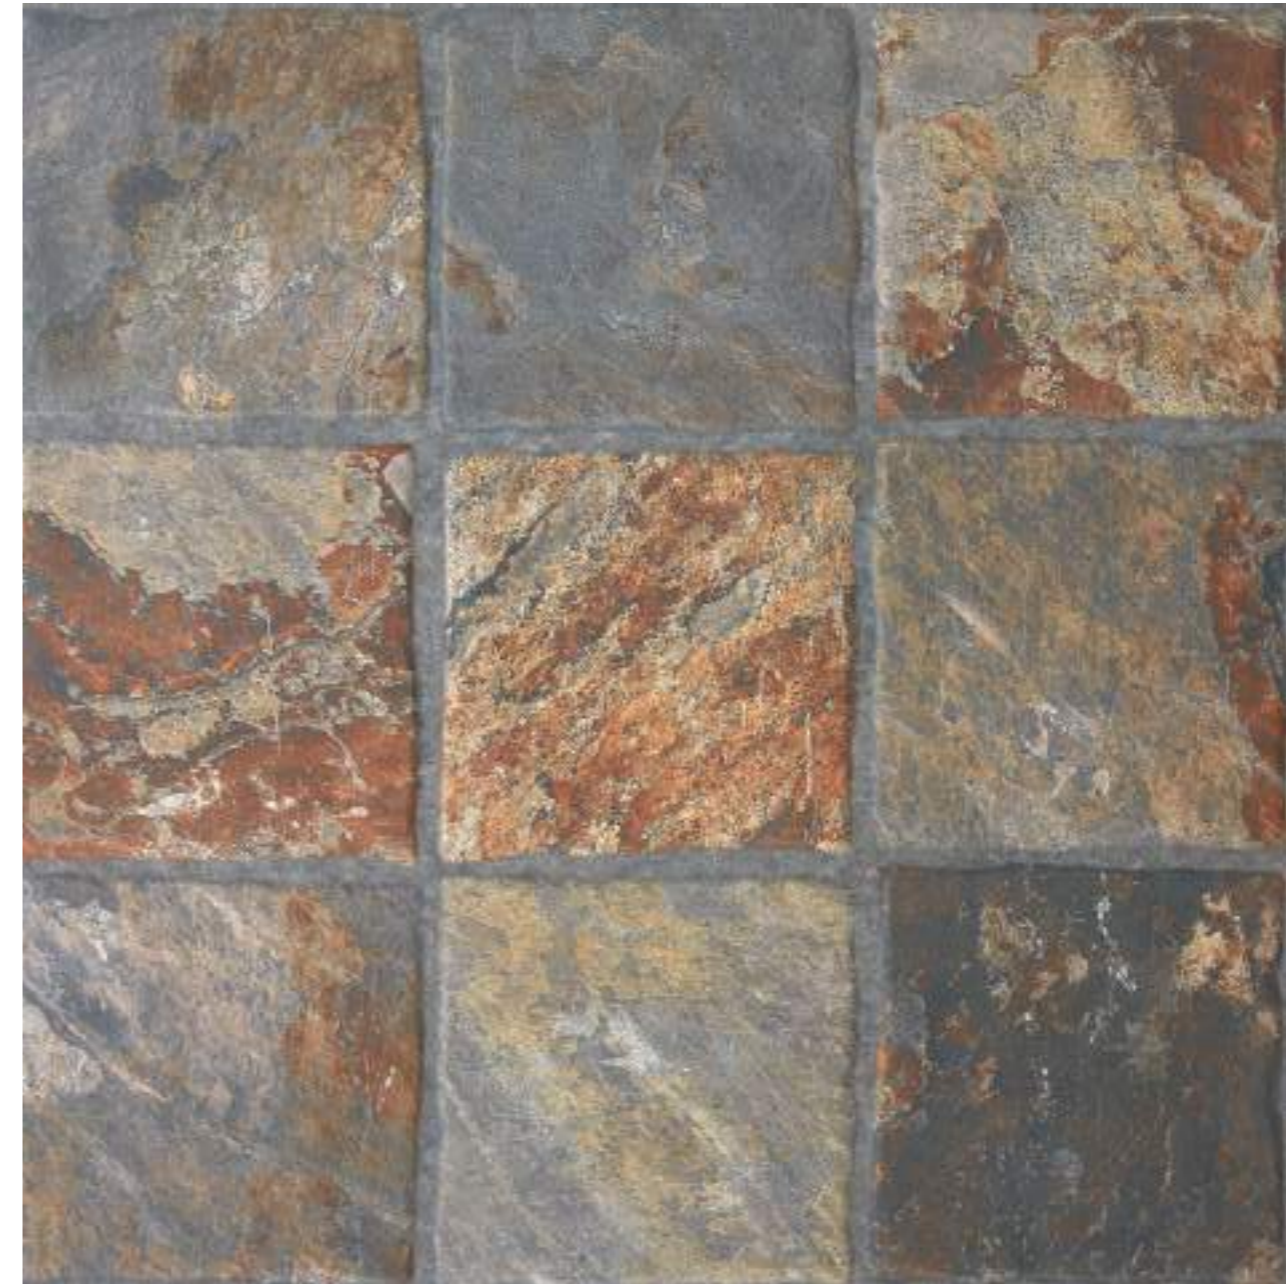

SQ NATURAL

TECHNICAL INFORMATION

SHADE VARIATION: V3

SLIP RESISTANCE:

MATT INOUT C3 / R10C

RELIEF: YES

GRAPHIC DEVELOPMENT:

60x60 24"X24" RECT 5 FACES

INOUT

PORCELAIN TILE RECT.
20mm · 0.78" THICKNESS

2OUT

COLOR 60X60CM · 24"X24"

SQ NATURAL CANGES