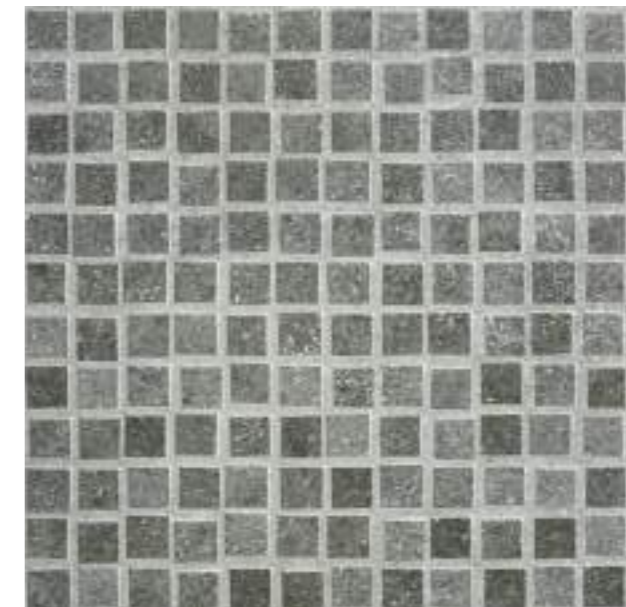

TECHNICAL INFORMATION	
SHADE VARIATION:	V3
SLIP RESISTANCE:	
MATT INOUT	C3 / R10C
RELIEF:	
60X60 24"X24"	YES
GRAPHIC DEVELOPMENT:	
60X60 24"X24" RECT	5 FACES