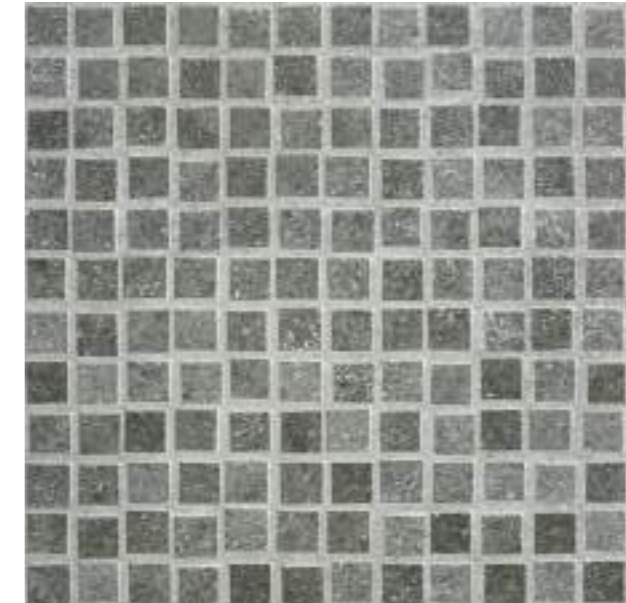

CZ GRAPHITE

TECHNICAL INFORMATION	
SHADE VARIATION:	V3
SLIP RESISTANCE:	
MATT INOUT	C3 / R10C
RELIEF:	
60X60 24"X24"	YES
GRAPHIC DEVELOPMENT:	
60X60 24"X24" RECT	5 FACES