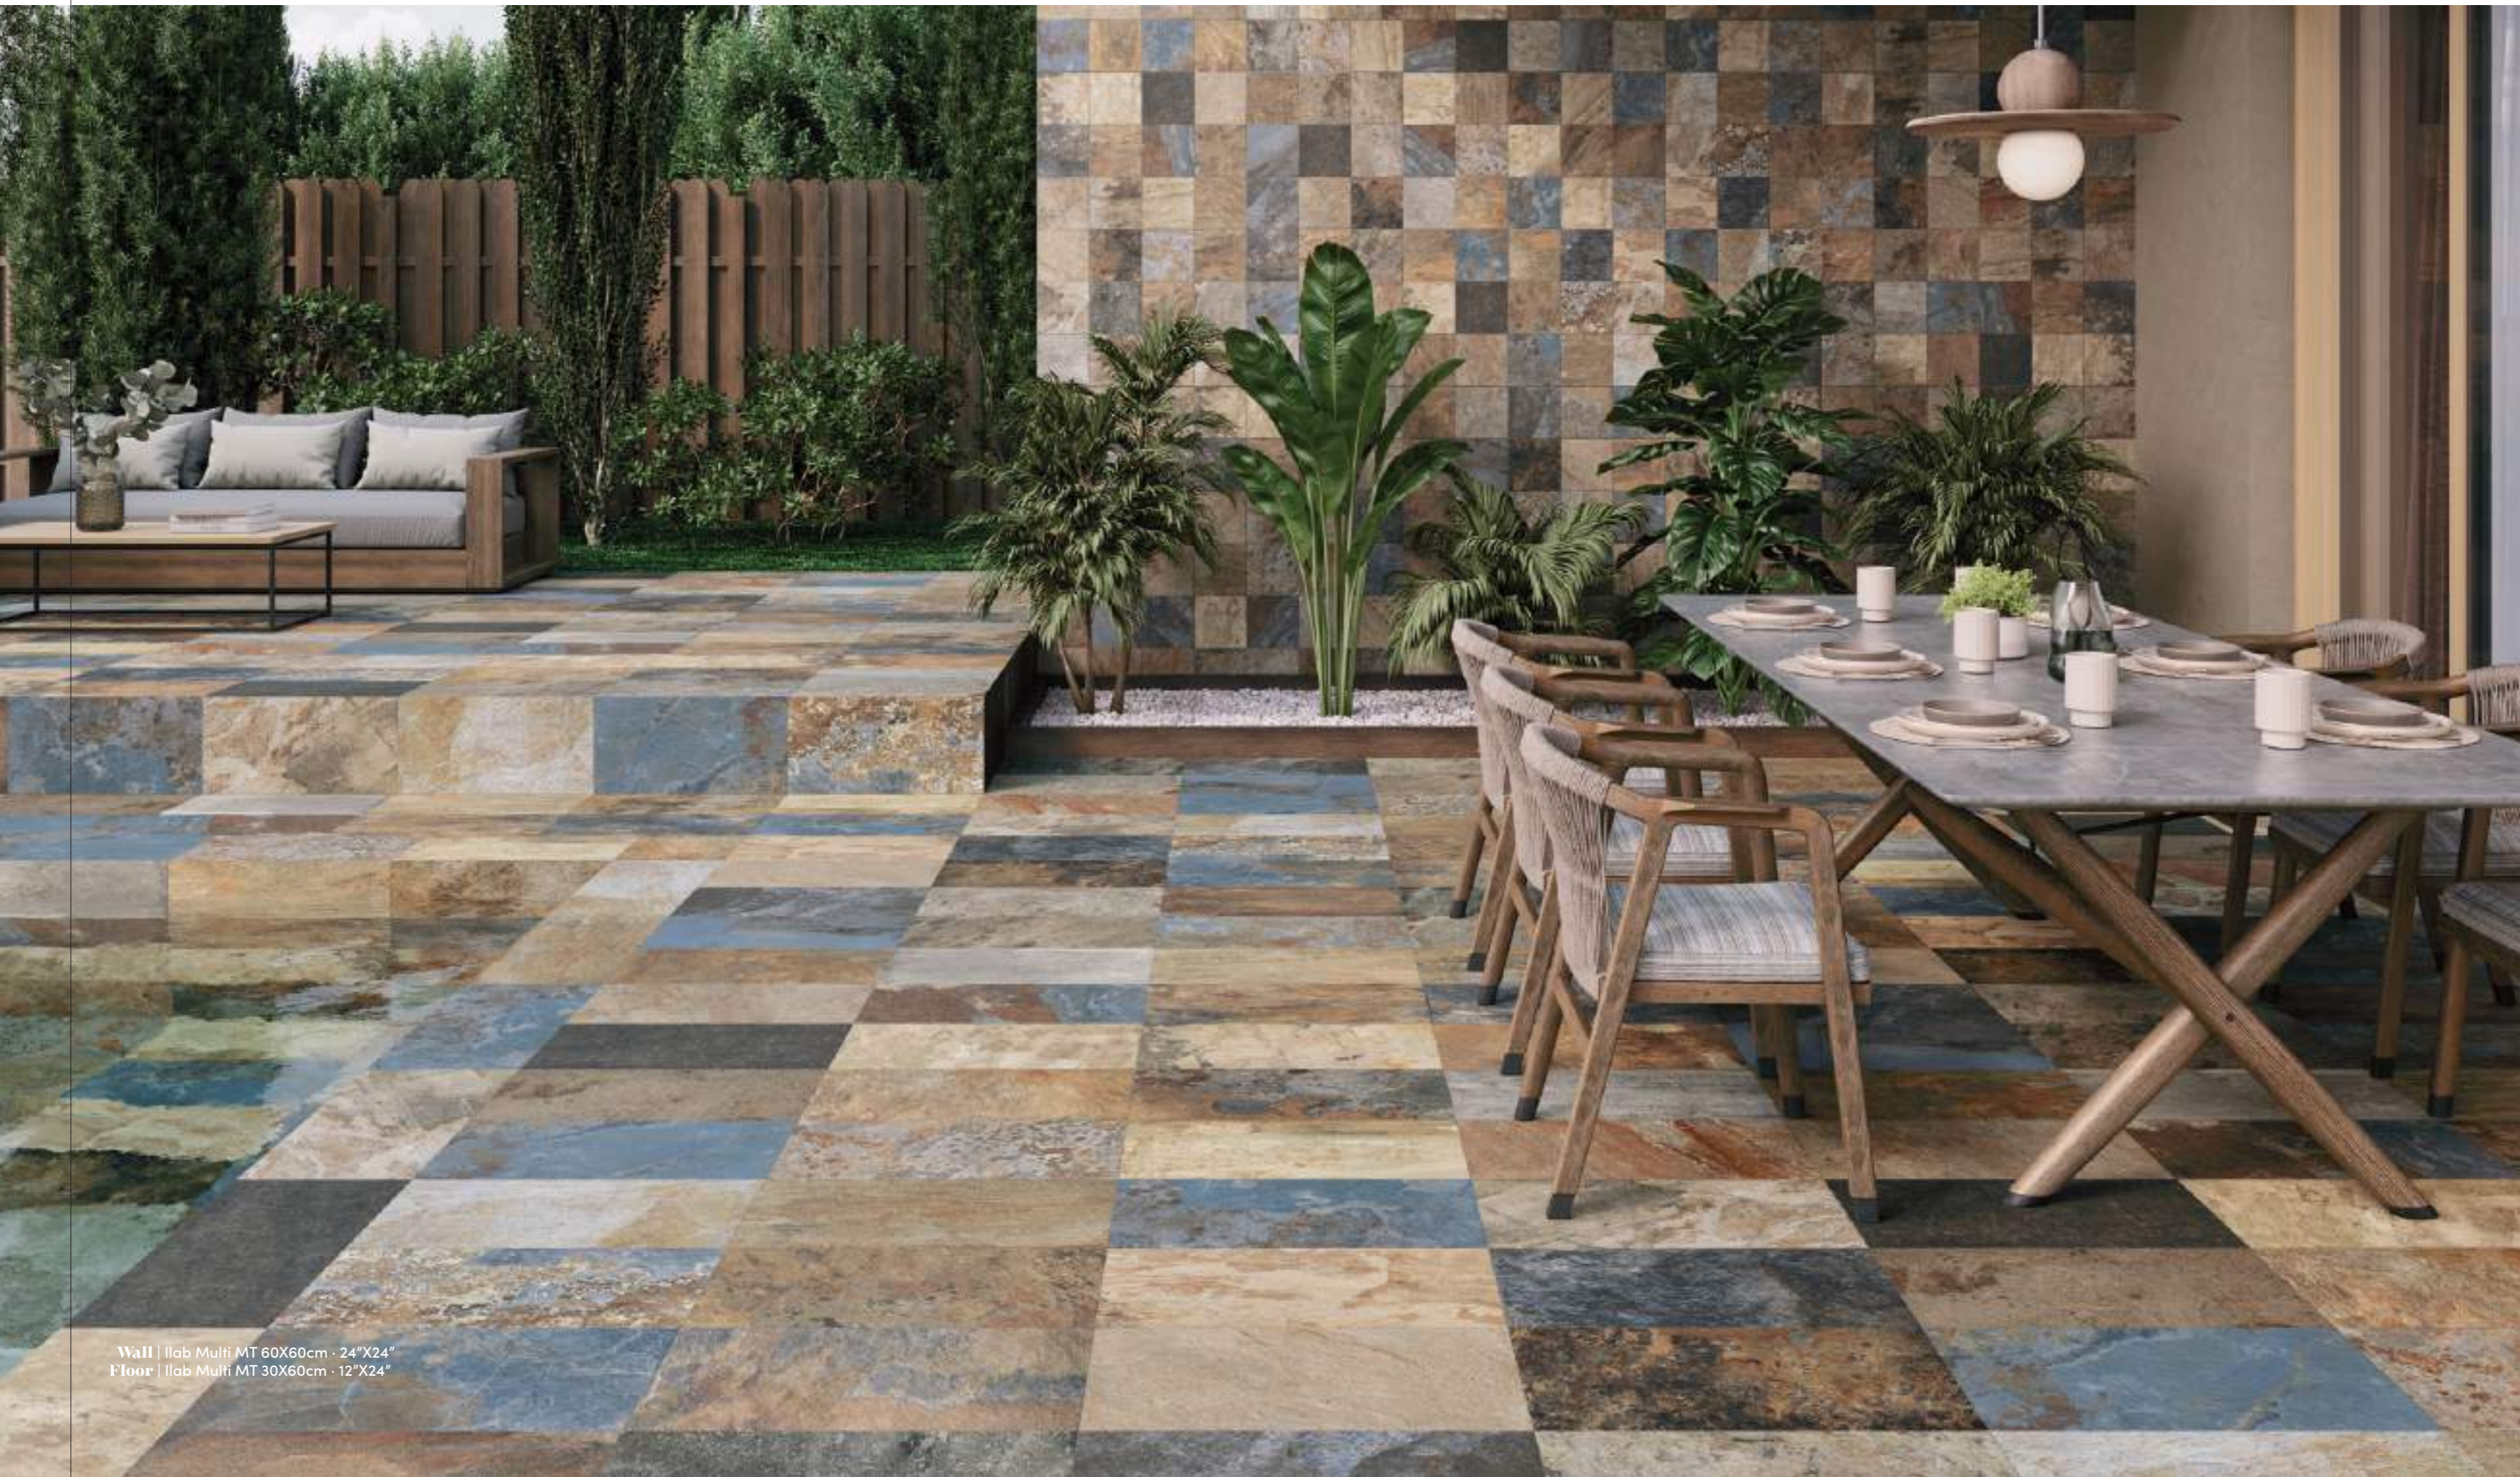

RELIEF: YES

GRAPHIC DEVELOPMENT:

30X60 12"X24" 41 FACES

60X60 24"X24" 11 FACES

PORCELAIN TILE  
 MATT

COLOR	60X60CM · 24"X24"	30X60CM · 12"X24"
MULTI	VA6PFS	VA5CES

Wall | Ilab Multi MT 60X60cm · 24"X24"  
Floor | Ilab Multi MT 30X60cm · 12"X24"