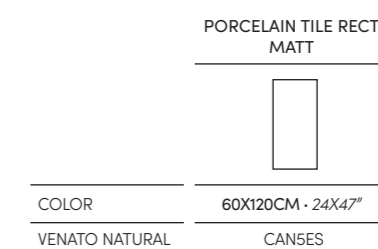

THUILE
PORCELAIN TILE

WEBSITE

VENATO NATURAL

TECHNICAL INFORMATION	
SHADE VARIATION:	V3
SLIP RESISTANCE:	
MATT	C1/ R9A
RELIEF:	NO
GRAPHIC DEVELOPMENT:	
60X120 24"X47" RECT	11 FACES

376
—
377