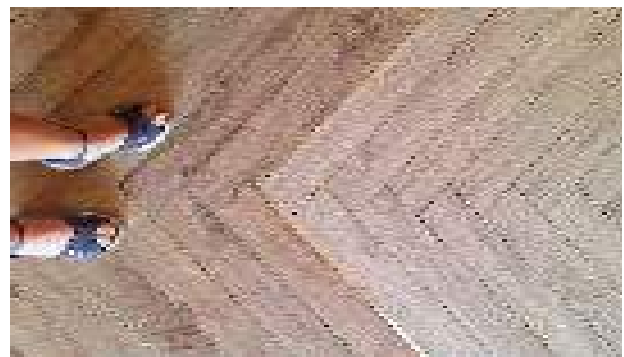

Grupo Bla

10X60 - 20X120 - 26X160

3,9"X29,6" - 7,9"X47" - 10,2"X63"

Wood Rect.

PORCELÁNICO
PORCELAIN / GRÈS CÉRAMÉ

1 WOOD ROBURO RECT. 20X120 cm.

2 WOOD BROWN RECT. 20X120 cm.

3 WOOD ROBURO RECT. 26X160 cm.

4 WOOD BROWN RECT. 26X160 cm.

5 WOOD ROBURO RECT. 10X60 cm.

6 ROBURO BROWN RECT. 10X60 cm.

RODAPIÉ 10X60 cm.
Skirting - Plinthe