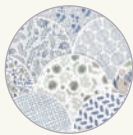

Mix Dec
LB72

13 diseños mezclados dentro de la caja.
13 designs mixed inside the box.