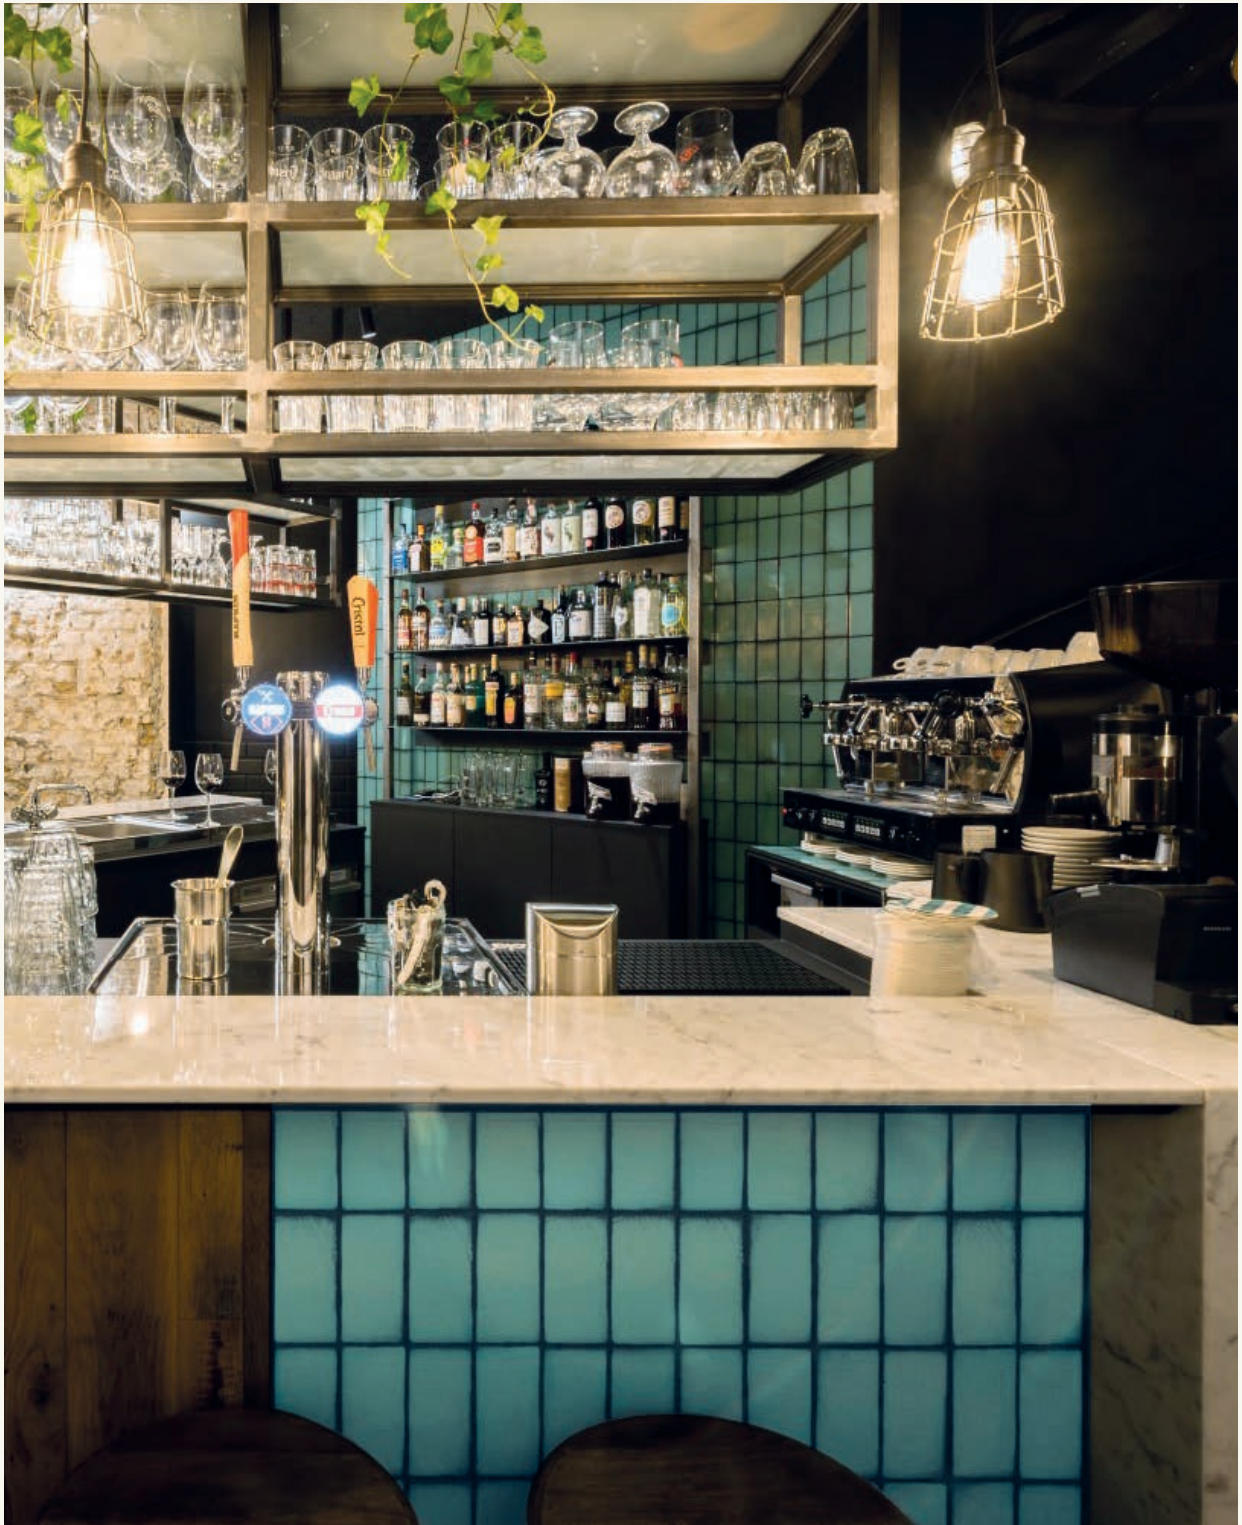

Warning!!! Please be aware that this product is likely to change in Shade and Tonality variation with each production due to the nature of its 'Reactive Glaze'.

Antic Special Lava Verde

Antic Pastels

collection